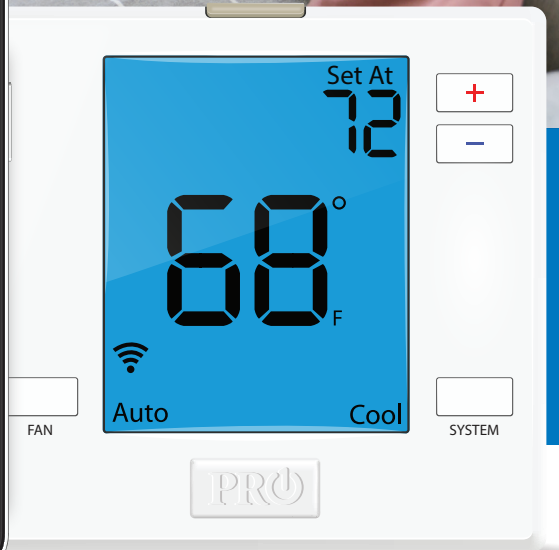

T721i

WIFI HEAT PUMP/CONVENTIONAL THERMOSTAT

Exclusively For Professionals