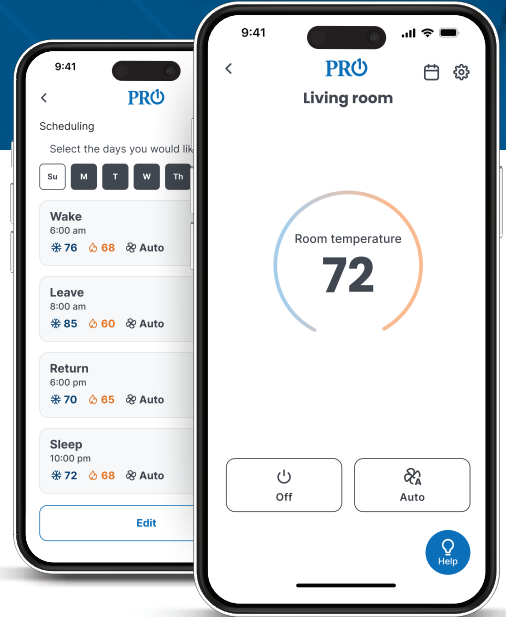

T721i

WIFI HEAT PUMP/
CONVENTIONAL THERMOSTAT

PRO

WIFI Made Easy & Affordable

The T701i has defined what a WIFI thermostat can be. Simple, affordable, and exclusively for the professional trade. The T721i provides these same attributes to the heat pump market. This model is simple to install, simple to operate and simple to sell. "Programming is optional, WIFI is optional, but comfort is guaranteed."

Model #	7D** 7 Day Programmable	NP Non-Programmable	Stages Of Heat	Stages Of Cool	Heat Pump Systems With Auxiliary	Conventional Systems	PTAC Mode	Display Size (square inches)	Filter Change Reminder Calibration	Room Temperature Adjustable	Adjustable Heat & Cool Temperature Swing	Programmable Fan	Adjustable Setpoint Limits	Auto Changeover	Memory Type (permanent)	Remote Sensor Capable	Outdoor Sensor Capable	WIFI Ready	Fan Speeds	Warranty (years)	Terminals
T721i	7D**	NP	2*	1	•	•	7	•	•	•	•	•	•	•	•	•	•	•	1	5	Rh, Rc, C, Y, W2, WE, G, B, O

Programming** = Programming can only be modified through the WIFI app.
Stages* = Single Stage For Conventional Heat

Scheduling Made Simple

Using a schedule saves time and money while keeping your home comfortable. However, in today's world many people do not fit into the conventional 5/1/1 routine. With the PRO1 Connect app customizing your schedule is easier than ever before.

Google Play is a trademark of Google Inc.
Apple and the Apple logo are trademarks of Apple Inc., registered in the U.S. and other countries. App Store is a service mark of Apple Inc.

rev. 2505

1-800-PRO1-559 (776-1559)

PRO
www.pro1iaq.com