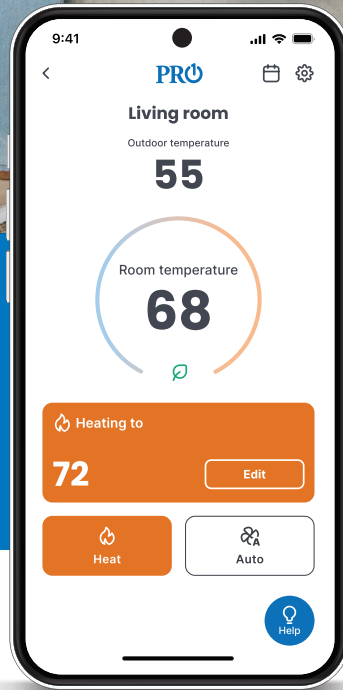

# T721i

WIFI HEAT PUMP/CONVENTIONAL THERMOSTAT

Exclusively For Professionals